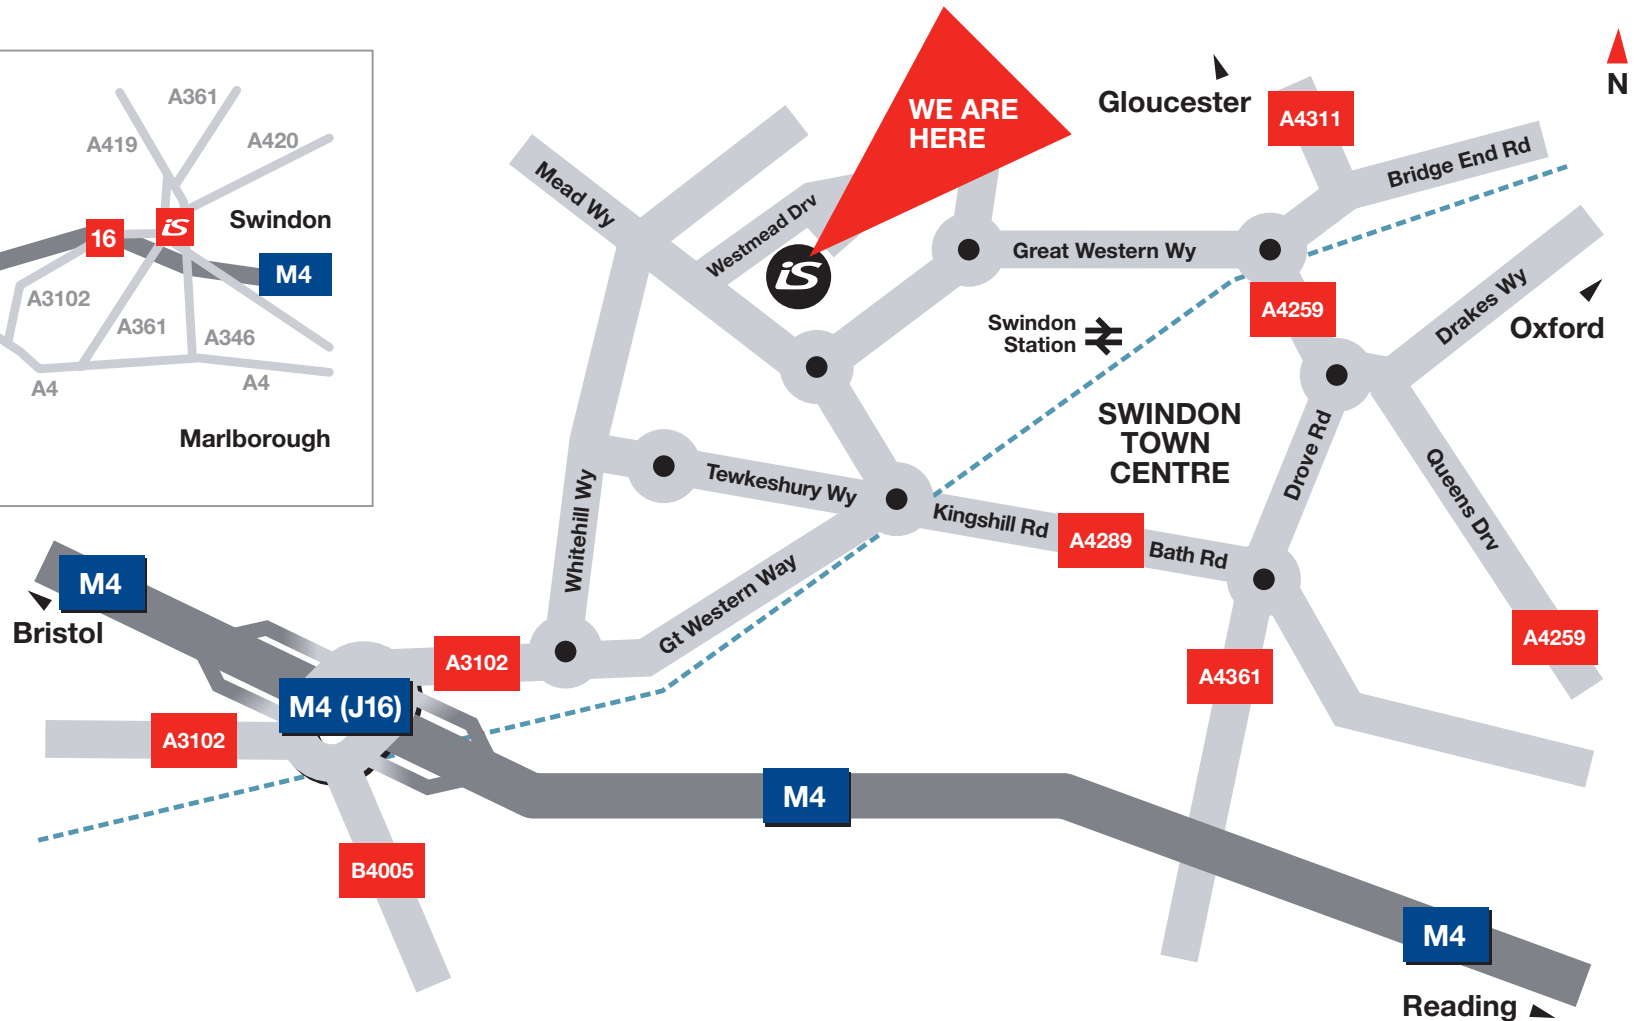

Swindon

Swindon Station
is approximately
5-10 minutes by taxi.

Heathrow Airport
is approximately
1 hour drive away.

From the M4
Exit at Junction 16 (A3102).
At the roundabout take the first
exit towards W. Swindon, The
Lydiards (B4534). When you get
to the Withy Mead Roundabout,
take the third exit toward the
West Mead North Star Swindon
Centre (B4006). Then take a left
into Westmead Drive.