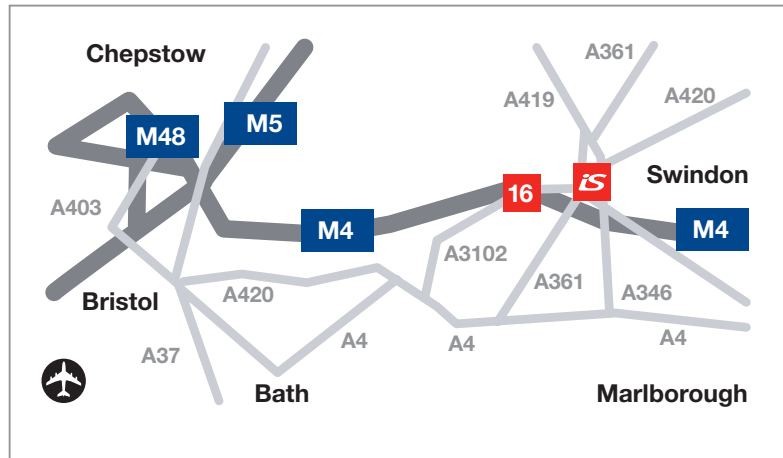

Swindon

Swindon Station
is approximately
5-10 minutes by taxi.

Heathrow Airport
is approximately
1 hour drive away.

From the M4
Exit at Junction 16 (A3102).
At the roundabout take the first
exit towards W. Swindon, The
Lydiards (B4534). When you get
to the Withy Mead Roundabout,
take the third exit toward the
West Mead North Star Swindon
Centre (B4006). Then take a left
into Westmead Drive.